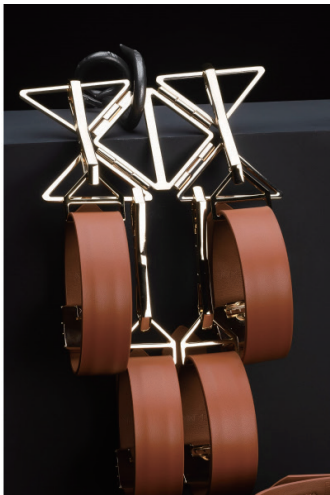

Core Triangular Metal Parts

核心三角金属件