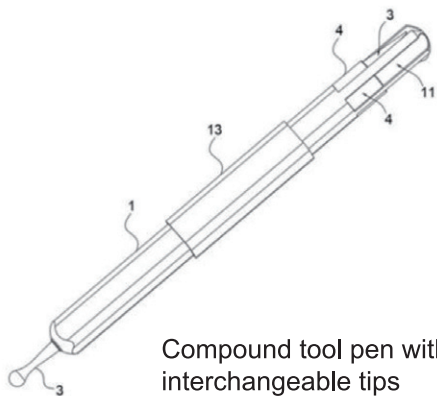

Compound tool pen with interchangeable tips

可更换笔头的复合式工具笔