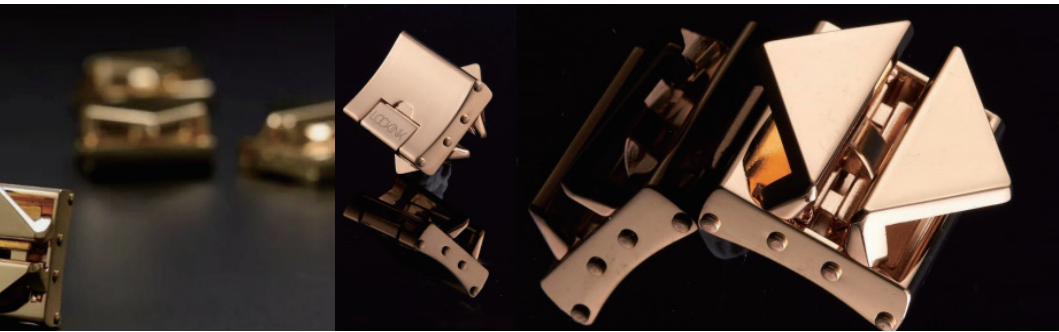

It is a stand-alone piece that fits all belts and can be freely combined, so that props are no longer limited to a single mode and give more possibilities to the game.

独立成件，适配所有皮带，可自由拼接组合，让道具不再局限于单一模式，赋予游戏更多可能性。