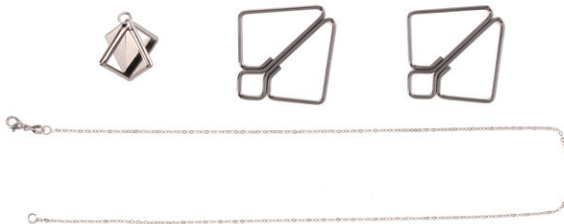

LOCKINK Ink Series

Nipple Clamps
With Heavy Pendant

LK蝴蝶乳夹吊坠套装 (实心吊坠)

LOCKINK墨迹系列

LOCKINK Ink Series

Nipple Clamps With Light Pendant

LK蝴蝶乳夹吊坠套装(空心吊坠)

LOCKINK墨迹系列

LOCKINK Ink Series

Adjustable Nipple Clamps
With Heavy Pendant

LK方形滚轮乳夹套装 (实心吊坠)

LOCKINK墨迹系列

LOCKINK

Ink Series

Adjustable Nipple Clamps
With Light Pendant

LK方形滚轮乳夹套装(空心吊坠)