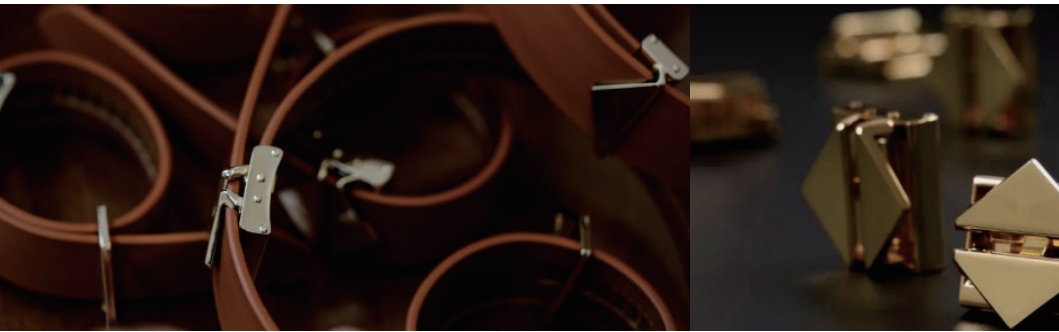

Patented innovation with automatic
locking clasp

专利创新自动锁扣