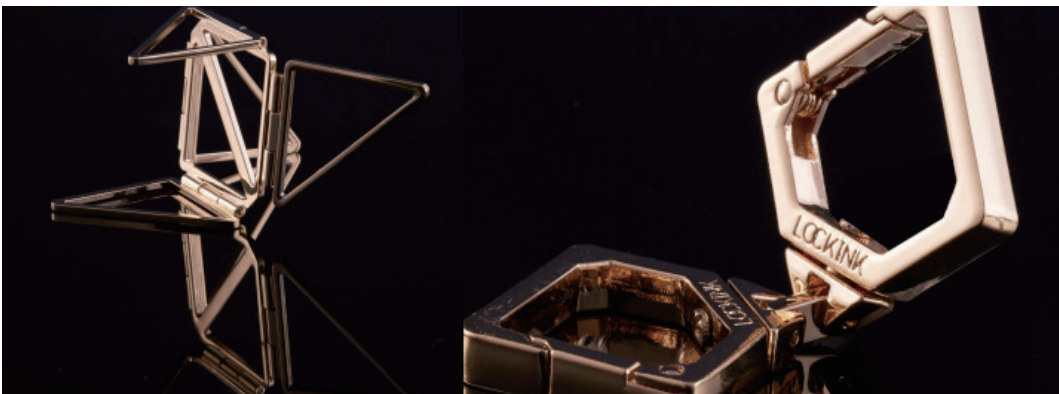

独立成件，适配所有皮带，可自由拼接组合，让道具不再局限于单一模式，赋予游戏更多可能性。

Patented innovation with automatic locking clasp

专利创新自动锁扣

Core Triangular Metal Parts

核心三角金属件

The core metal part is a self-locking clasp consisting of two triangles, which acts as a carrier for successive iterations of the product and can be used with subsequent updates, allowing the user to unlock further combinations and methods of use.

核心金属件为由两个三角形组成的自动锁扣，它作为承接迭代产品的载体，可以与之后更新的配件通用，使用者可自行解锁更多组合及使用方法。

Core Triangular Metal Parts

核心三角金属件

Brand Product Patents

品牌产品专利

BRAND PRODUCT PATENTS

品牌产品专利 | PATENTS

LOCKINK索迹外观设计专利
Design patents