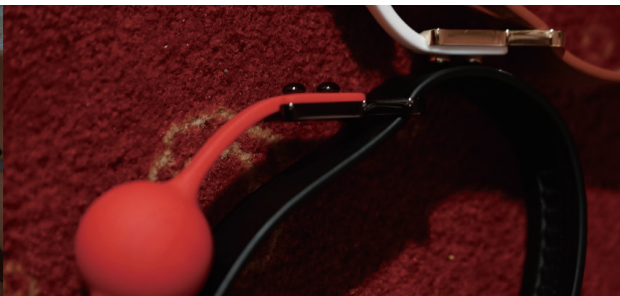

SEX GAME INNOVATOR

上下求索, 寻踪觅迹