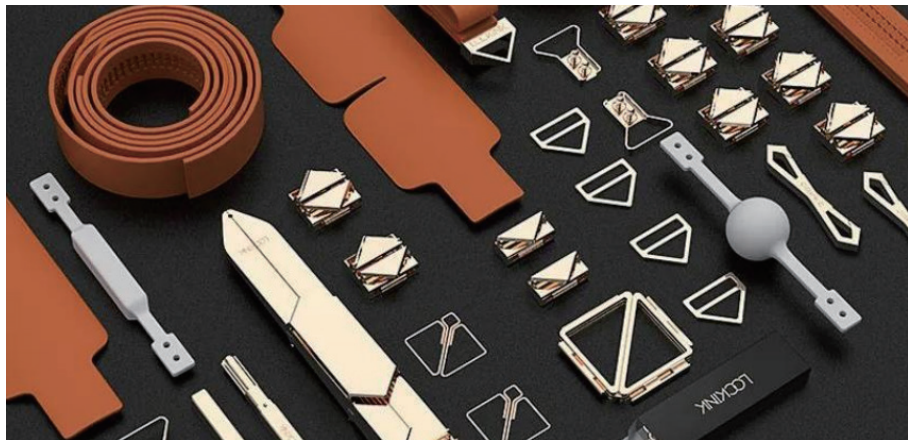

不止于卧室，道具轻便、隐私性强，方便携带，随时随地，即刻激情；不止于道具，设计适当留白，去繁就简，精致巧妙，可作为饰品用于日常穿搭。

Spatial Reconfiguration

空间重构

Modular Combination Game Innovation.

模块化组合游戏革新

Patented innovation with automatic
locking clasp

专利创新自动锁扣

It is a stand-alone piece that fits all belts and can be freely combined, so that props are no longer limited to a single mode and give more possibilities to the game.

独立成件，适配所有皮带，可自由拼接组合，让道具不再局限于单一模式，赋予游戏更多可能性。

Patented innovation with automatic locking clasp

专利创新自动锁扣

Core Triangular Metal Parts

核心三角金属件

The core metal part is a self-locking clasp consisting of two triangles, which acts as a carrier for successive iterations of the product and can be used with subsequent updates, allowing the user to unlock further combinations and methods of use.