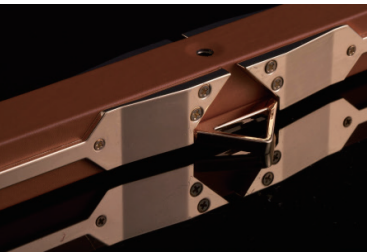

独立成件，适配所有皮带，可自由拼接组合，让道具不再局限于单一模式，赋予游戏更多可能性。

Patented innovation with automatic locking clasp

专利创新自动锁扣

Core Triangular Metal Parts

核心三角金属件

The core metal part is a self-locking clasp consisting of two triangles, which acts as a carrier for successive iterations of the product and can be used with subsequent updates, allowing the user to unlock further combinations and methods of use.

核心金属件为由两个三角形组成的自动锁扣，它作为承接迭代产品的载体，可以与之后更新的配件通用，使用者可自行解锁更多组合及使用方法。

Core Triangular Metal Parts

核心三角金属件

Brand Product Patents

品牌产品专利

BRAND PRODUCT PATENTS

品牌产品专利 | PATENTS

LOCKINK索迹外观设计专利
Design patents