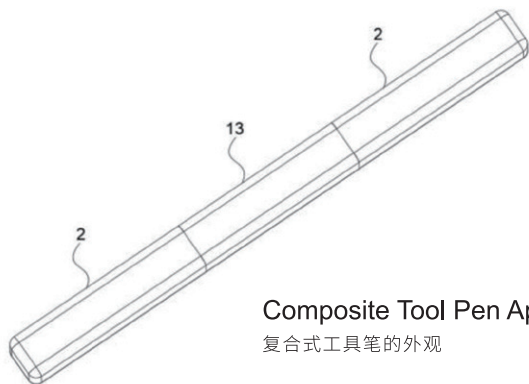

Composite Tool Pen Appearance

复合式工具笔的外观