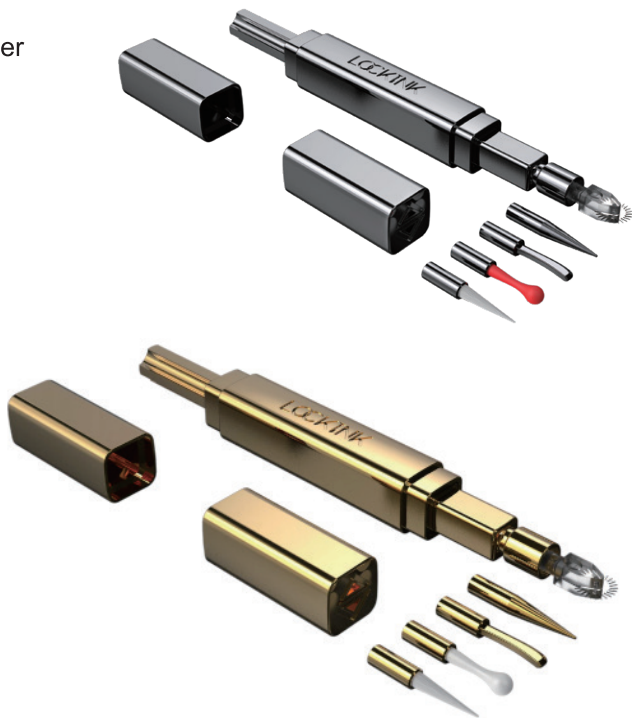

LOCKINK Ink Series

Adjustable Nipple Clamps
With Heavy Pendant

LK方形滚轮乳夹套装 (实心吊坠)

LOCKINK墨迹系列

LOCKINK

Ink Series

Adjustable Nipple Clamps
With Light Pendant

LK方形滚轮乳夹套装(空心吊坠)

LOCKINK墨迹系列

LOCKINK

Ink Series

Vibration Cube

LK玲珑珠2.0

LOCKINK墨迹系列

LOCKINK
Ink Series

5-head Flirting Tickler
LK挑逗笔

LOCKINK墨迹系列

LOCKINK

Ink Series

Golden Adjustable Anal Hook Set

LK半月钩肛钩

LOCKINK墨迹系列

LOCKINK
Ink Series

Golden Punker Muzzle Gag Set