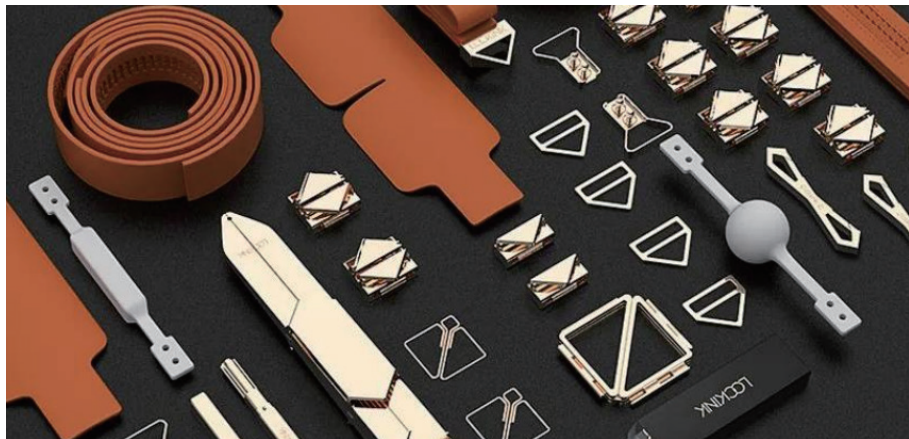

独立成件，适配所有皮带，可自由拼接组合，让道具不再局限于单一模式，赋予游戏更多可能性。

Patented innovation with automatic locking clasp

专利创新自动锁扣

Core Triangular Metal Parts

核心三角金属件

The core metal part is a self-locking clasp consisting of two triangles, which acts as a carrier for successive iterations of the product and can be used with subsequent updates, allowing the user to unlock further combinations and methods of use.

核心金属件为由两个三角形组成的自动锁扣，它作为承接迭代产品的载体，可以与之后更新的配件通用，使用者可自行解锁更多组合及使用方法。

Core Triangular Metal Parts

核心三角金属件

Brand Product Patents

品牌产品专利

BRAND PRODUCT PATENTS

品牌产品专利 | PATENTS

LOCKINK索迹外观设计专利
Design patents

Adjustable Buckle

皮带扣

Metal Hogtie
Accessories

金属配件(十字扣)

Double-head
Swivel Buckle

双头扣(万向双翼扣)

Adjustable Nipple
Clamps

乳夹(双面)