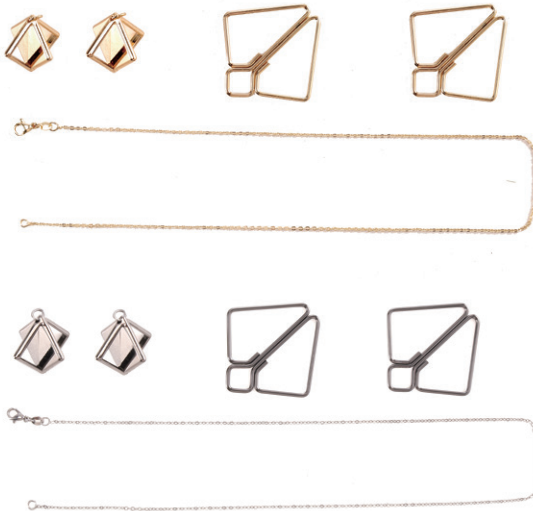

● Gold
SKU: Z-SJ-024-ZH

(Material : 201 Stainless Steel, Zinc Alloy)

- 1 PCS - Flirting Tickler Wand
- 4 PCS - Teasing Heads
- 1 PCS - Storage Bag

5-head Flirting Tickler

- Black
SKU: Z-SJWJ-009-B-ZH
- Gold
SKU: Z-SJWJ-009-A-ZH

(Material : Zinc Alloy, ABS, silicone, Nylon wool)

2 PCS - LOCKINK Nipple Clamps

Nipple Clamps

● Black
SKU: SJ-032-B-ZH

● Gold
SKU: SJ-032-A-ZH

(Material : Stainless Steel)

- 2 PCS - Nipple Clamps
- 2 PCS - Light Pendant
- 1 PCS - Necklace Accessories
- 2 PCS - Earring Accessories

Nipple Clamps with Light Pendant

- Black
SKU: Z-SJ-011-D-ZH
- Gold
SKU: Z-SJ-011-C-ZH

(Material : Zinc Alloy, Iron, Nipple
Clamp : Stainless Steel)

- 2 PCS - Nipple Clamps
- 2 PCS - Heavy Pendant
- 1 PCS - Necklace Accessories
- 2 PCS - Earring Accessories

Nipple Clamps with Heavy Pendant

● Golden
SKU:Z-SJ-011-A-ZH

● Black
SKU:Z-SJ-011-B-ZH

(Material : Zinc Alloy,Iron)

2 PCS - Adjustable Nipple Clamps

1 PCS - Heavy Pendant

1 PCS - Necklace Accessories

Adjustable Nipple Clamps with Heavy Pendant