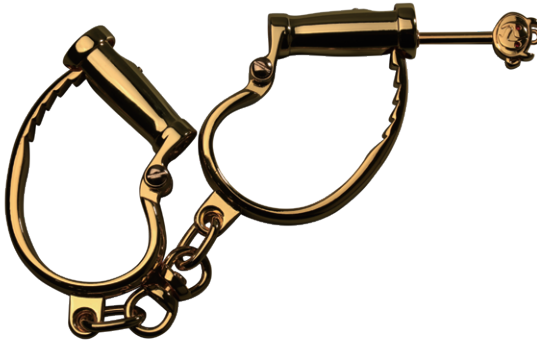

- 1 PCS - Pretty-sub Handcuffs
- 2 PCS - Keys
- 1 PCS - Storage Bag

Pretty-sub Handcuffs

● Gold

SKU: Z-SMD-038-ZH

(Material : Zinc Alloy, Iron)