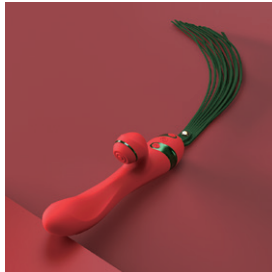

Whip Vibration Massage Wand

☐ White

SKU: Z-SMD-066-B-ZH

☒ Red

SKU: Z-SMD-066-A-ZH

(Material: Silicone, Durable Plastic (ABS),
Microfiber)