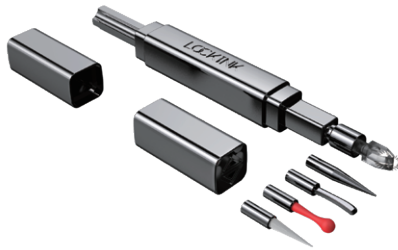

Adjustable Spreader Bar Set

● Black
SKU: Z-SJ-014-D-ZH

● Brown
SKU: Z-SJ-014-C-ZH

(Material : Cowhide, Aluminum, Zinc Alloy, Microfiber)

- 1 PCS - Posture Collar
- 1 PCS - Adjustable Buckle
- 1 PCS - Attachment Ring
- 1 PCS - Chain Leash
- 1 PCS - Leash Handle

Posture Collar

● Brown
SKU: Z-SJ-023-ZH

(Material : Real Leather, Zinc Alloy, Microfiber)

- 1 PCS - Anal Hook
- 1 PCS - Adjustable Shaft
- 1 PCS - Double-head Swivel Buckle

Golden Adjustable Anal Hook Set

● Gold
SKU: Z-SJ-024-ZH

(Material : 201 Stainless Steel, Zinc Alloy)

- 1 PCS - Flirting Tickler Wand
- 4 PCS - Teasing Heads
- 1 PCS - Storage Bag

5-head Flirting Tickler

- Black
SKU: Z-SJWJ-009-B-ZH
- Gold
SKU: Z-SJWJ-009-A-ZH

(Material : Zinc Alloy, ABS, silicone, Nylon wool)

2 PCS - LOCKINK Nipple Clamps

Nipple Clamps

● Black
SKU: SJ-032-B-ZH

● Gold
SKU: SJ-032-A-ZH

(Material : Stainless Steel)

- 2 PCS - Nipple Clamps
- 2 PCS - Light Pendant
- 1 PCS - Necklace Accessories
- 2 PCS - Earring Accessories