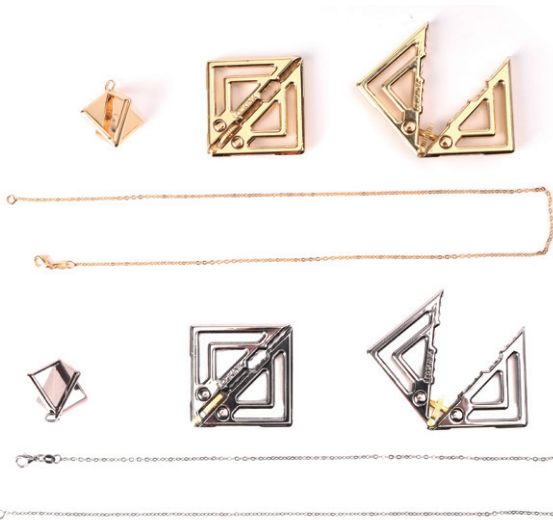

Nipple Clamps with Light Pendant

- Black
SKU: Z-SJ-011-D-ZH
- Gold
SKU: Z-SJ-011-C-ZH

(Material : Zinc Alloy, Iron, Nipple
Clamp : Stainless Steel)

- 2 PCS - Nipple Clamps
- 2 PCS - Heavy Pendant
- 1 PCS - Necklace Accessories
- 2 PCS - Earring Accessories

Nipple Clamps with Heavy Pendant

● Golden
SKU:Z-SJ-011-A-ZH

● Black
SKU:Z-SJ-011-B-ZH

(Material : Zinc Alloy,Iron)

2 PCS - Adjustable Nipple Clamps

1 PCS - Heavy Pendant

1 PCS - Necklace Accessories

Adjustable Nipple Clamps with Heavy Pendant

● Black
SKU: Z-SJ-025-B-ZH

● Golden
SKU: Z-SJ-025-A-ZH

(Material : Zinc Alloy, Iron, Copper)

2 PCS - Adjustable Nipple Clamps

1 PCS - Light Pendant

1 PCS - Necklace Accessories

Adjustable Nipple Clamps with Light Pendant